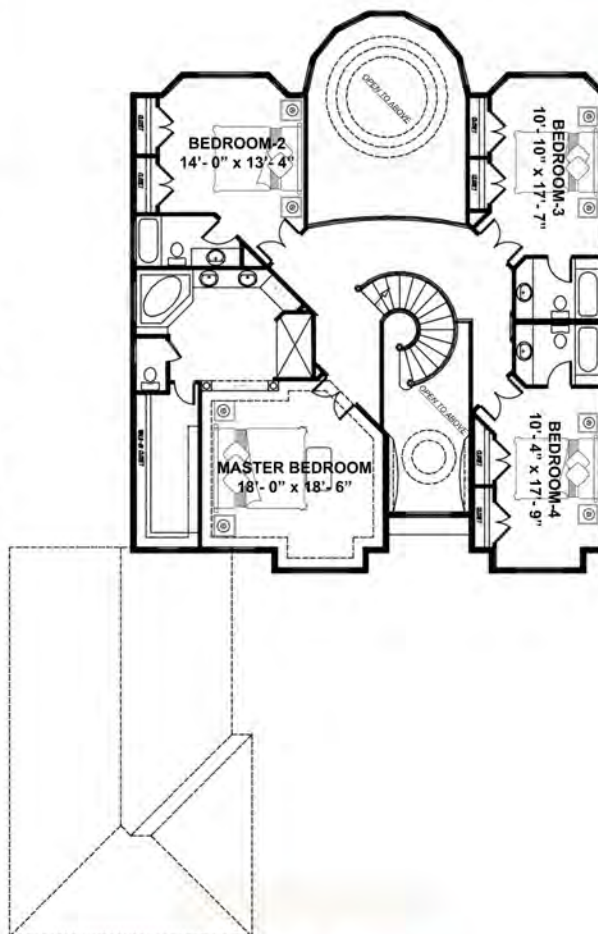

ES-65-2571

**2571 SQ. FT ■ 3 BED. ■ 2.5 BATH
TRIPLE ATTACHED CAR GARAGE**

- ▶ Size: 65' x 78'- 3"
- ▶ Customize your basement plan (1 or 2 bedroom options available)

MAIN FLOOR ▶ 2571 Sq. Ft.

ES-63-3800

**3390 SQ. FT ■ 4 BED. ■ 4.5 BATH
FOUR - CAR ATTACHED GARAGE**

- ▶ Size: 63' x 105'
- ▶ Customize your basement plan (1 or 2 bedroom options available)

MAIN FLOOR ▶ 2231 Sq. Ft.

SECOND FLOOR ▶ 1569 Sq. Ft.

ESTATE HOMES

ES-100-3955

**3955 SQ. FT ■ 4 BED. ■ 4 BATH
2 TRIPLE ATTACHED CAR GARAGE**

- ▶ Size: 100'-0" x 88'-0"
- ▶ Customize your basement plan (1 or 2 bedroom options available)

ESTATE HOMES

MAIN FLOOR ▶ 2619 Sq. Ft.

SECOND FLOOR ▶ 1434 Sq. Ft.

ES-59-4144

**4144 SQ. FT ■ 5 BED. ■ 5.5 BATH
TRIPLE ATTACHED CAR GARAGE**

- ▶ Size: 59' x 83'- 6"
- ▶ Customize your basement plan (1 or 2 bedroom options available)

ESTATE HOMES

MAIN FLOOR ▶ 2341 Sq. Ft.

SECOND FLOOR ▶ 1803 Sq. Ft.

ES-104-5133

**5113 SQ. FT ■ 5 BED. ■ 5.5 BATH
FOUR - CAR ATTACHED GARAGE**