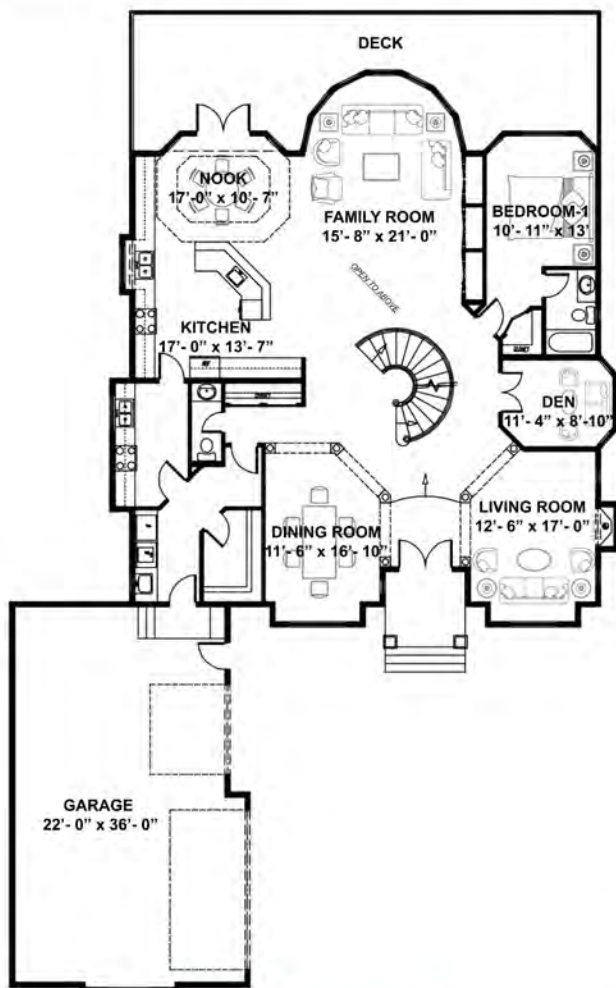

ES-65-2571

**2571 SQ. FT ■ 3 BED. ■ 2.5 BATH
TRIPLE ATTACHED CAR GARAGE**

- ▶ Size: 65' x 78'- 3"
- ▶ Customize your basement plan (1 or 2 bedroom options available)

MAIN FLOOR ▶ 2571 Sq. Ft.

ES-63-3800

**3390 SQ. FT ■ 4 BED. ■ 4.5 BATH
FOUR - CAR ATTACHED GARAGE**

- ▶ Size: 63' x 105'
- ▶ Customize your basement plan (1 or 2 bedroom options available)

MAIN FLOOR ▶ 2231 Sq. Ft.

SECOND FLOOR ▶ 1569 Sq. Ft.

ESTATE HOMES

ES-100-3955

**3955 SQ. FT ■ 4 BED. ■ 4 BATH
2 TRIPLE ATTACHED CAR GARAGE**

- ▶ Size: 100'-0" x 88'-0"
- ▶ Customize your basement plan (1 or 2 bedroom options available)

ESTATE HOMES

MAIN FLOOR ▶ 2619 Sq. Ft.

SECOND FLOOR ▶ 1434 Sq. Ft.

ES-59-4144

**4144 SQ. FT ■ 5 BED. ■ 5.5 BATH
TRIPLE ATTACHED CAR GARAGE**

- ▶ Size: 59' x 83'- 6"
- ▶ Customize your basement plan (1 or 2 bedroom options available)

ESTATE HOMES

MAIN FLOOR ▶ 2341 Sq. Ft.

SECOND FLOOR ▶ 1803 Sq. Ft.

ES-104-5133

**5113 SQ. FT ■ 5 BED. ■ 5.5 BATH
FOUR - CAR ATTACHED GARAGE**