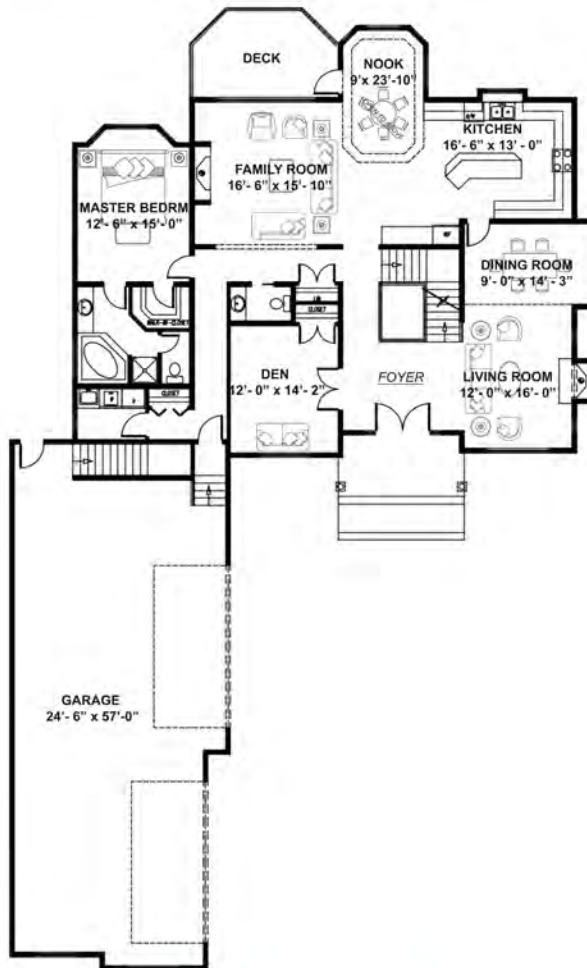

ES-65-2571

**2571 SQ. FT ■ 3 BED. ■ 2.5 BATH
TRIPLE ATTACHED CAR GARAGE**

- ▶ Size: 65' x 78'- 3"
- ▶ Customize your basement plan (1 or 2 bedroom options available)

MAIN FLOOR ▶ 2571 Sq. Ft.

ES-63-3800

**3390 SQ. FT ■ 4 BED. ■ 4.5 BATH
FOUR - CAR ATTACHED GARAGE**

- ▶ Size: 63' x 105'
- ▶ Customize your basement plan (1 or 2 bedroom options available)

MAIN FLOOR ▶ 2231 Sq. Ft.

SECOND FLOOR ▶ 1569 Sq. Ft.

ESTATE HOMES

ES-100-3955

**3955 SQ. FT ■ 4 BED. ■ 4 BATH
2 TRIPLE ATTACHED CAR GARAGE**

- ▶ Size: 100'-0" x 88'-0"
- ▶ Customize your basement plan (1 or 2 bedroom options available)

ESTATE HOMES

MAIN FLOOR ▶ 2619 Sq. Ft.

SECOND FLOOR ▶ 1434 Sq. Ft.

ES-59-4144

**4144 SQ. FT ■ 5 BED. ■ 5.5 BATH
TRIPLE ATTACHED CAR GARAGE**

- ▶ Size: 59' x 83'- 6"
- ▶ Customize your basement plan (1 or 2 bedroom options available)

ESTATE HOMES

MAIN FLOOR ▶ 2341 Sq. Ft.

SECOND FLOOR ▶ 1803 Sq. Ft.

ES-104-5133

**5113 SQ. FT ■ 5 BED. ■ 5.5 BATH
FOUR - CAR ATTACHED GARAGE**