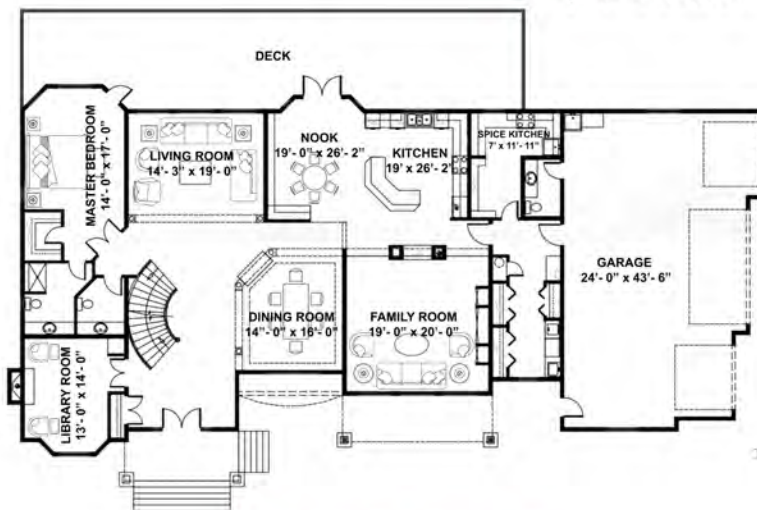

ES-65-2571

**2571 SQ. FT ■ 3 BED. ■ 2.5 BATH
TRIPLE ATTACHED CAR GARAGE**

- ▶ Size: 65' x 78'- 3"
- ▶ Customize your basement plan (1 or 2 bedroom options available)

MAIN FLOOR ▶ 2571 Sq. Ft.

ES-63-3800

**3390 SQ. FT ■ 4 BED. ■ 4.5 BATH
FOUR - CAR ATTACHED GARAGE**

- ▶ Size: 63' x 105'
- ▶ Customize your basement plan (1 or 2 bedroom options available)

MAIN FLOOR ▶ 2231 Sq. Ft.

SECOND FLOOR ▶ 1569 Sq. Ft.

ESTATE HOMES

ES-100-3955

**3955 SQ. FT ■ 4 BED. ■ 4 BATH
2 TRIPLE ATTACHED CAR GARAGE**

- ▶ Size: 59' x 83'- 6"
- ▶ Customize your basement plan (1 or 2 bedroom options available)

ESTATE HOMES

MAIN FLOOR ▶ 2341 Sq. Ft.

SECOND FLOOR ▶ 1803 Sq. Ft.

ES-104-5133

**5113 SQ. FT ■ 5 BED. ■ 5.5 BATH
FOUR - CAR ATTACHED GARAGE**

- ▶ Size: 104'-0" x 46'-6"
- ▶ Customize your basement plan (1 or 2 bedroom options available)

MAIN FLOOR ▶ 3192 Sq. Ft.

SECOND FLOOR ▶ 1921 Sq. Ft.

ESTATE HOMES