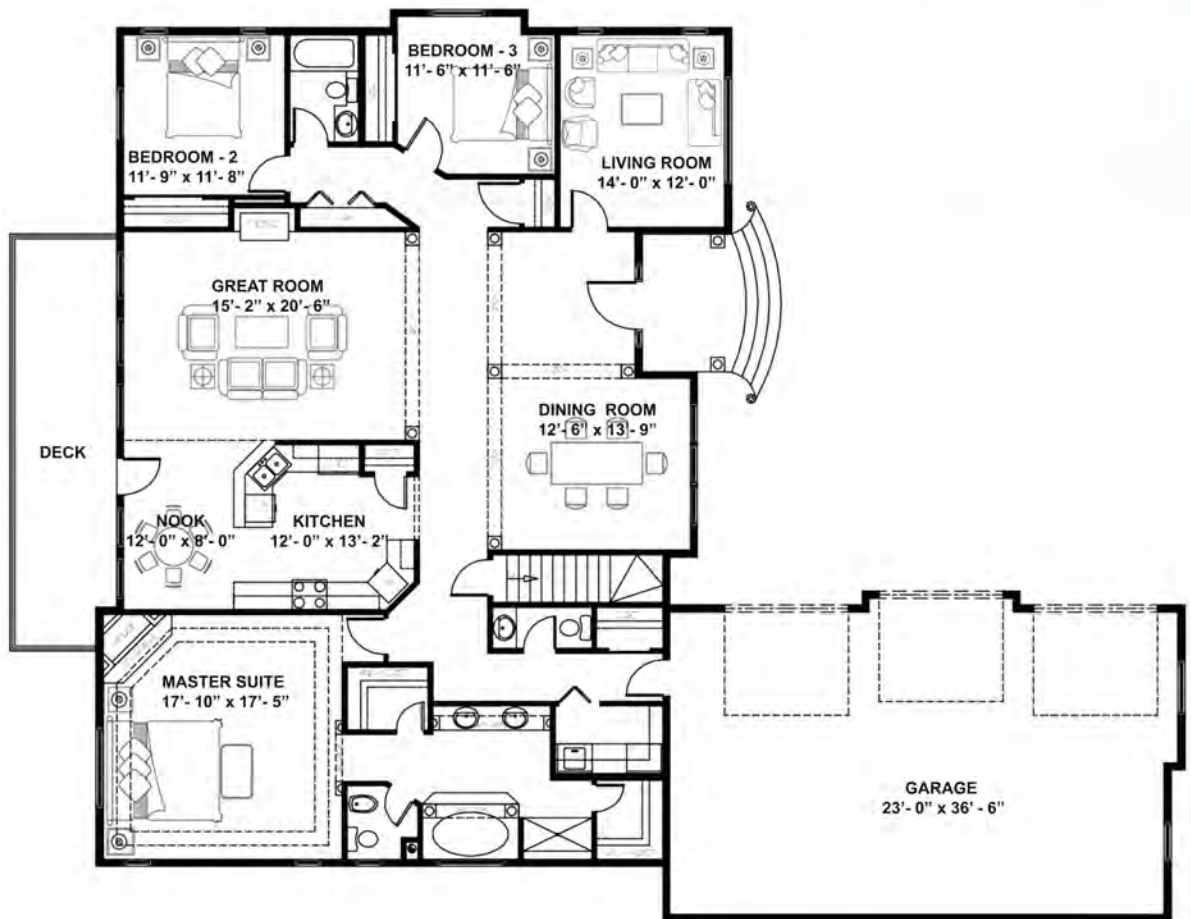

ES-65-2571

**2571 SQ. FT ■ 3 BED. ■ 2.5 BATH
TRIPLE ATTACHED CAR GARAGE**

- ▶ Size: 65' x 78'- 3"
- ▶ Customize your basement plan (1 or 2 bedroom options available)

MAIN FLOOR ▶ 2571 Sq. Ft.

ES-63-3800

**3390 SQ. FT ■ 4 BED. ■ 4.5 BATH
FOUR - CAR ATTACHED GARAGE**

- ▶ Size: 63' x 105'
- ▶ Customize your basement plan (1 or 2 bedroom options available)

MAIN FLOOR ▶ 2231 Sq. Ft.

SECOND FLOOR ▶ 1569 Sq. Ft.

ESTATE HOMES

ES-100-3955

**3955 SQ. FT ■ 4 BED. ■ 4 BATH
2 TRIPLE ATTACHED CAR GARAGE**

- ▶ Size: 100'-0" x 88'-0"
- ▶ Customize your basement plan (1 or 2 bedroom options available)

ESTATE HOMES

MAIN FLOOR ▶ 2619 Sq. Ft.

SECOND FLOOR ▶ 1434 Sq. Ft.

ES-59-4144

**4144 SQ. FT ■ 5 BED. ■ 5.5 BATH
TRIPLE ATTACHED CAR GARAGE**

- ▶ Size: 59' x 83'- 6"
- ▶ Customize your basement plan (1 or 2 bedroom options available)

ESTATE HOMES

MAIN FLOOR ▶ 2341 Sq. Ft.

SECOND FLOOR ▶ 1803 Sq. Ft.

ES-104-5133

**5113 SQ. FT ■ 5 BED. ■ 5.5 BATH
FOUR - CAR ATTACHED GARAGE**