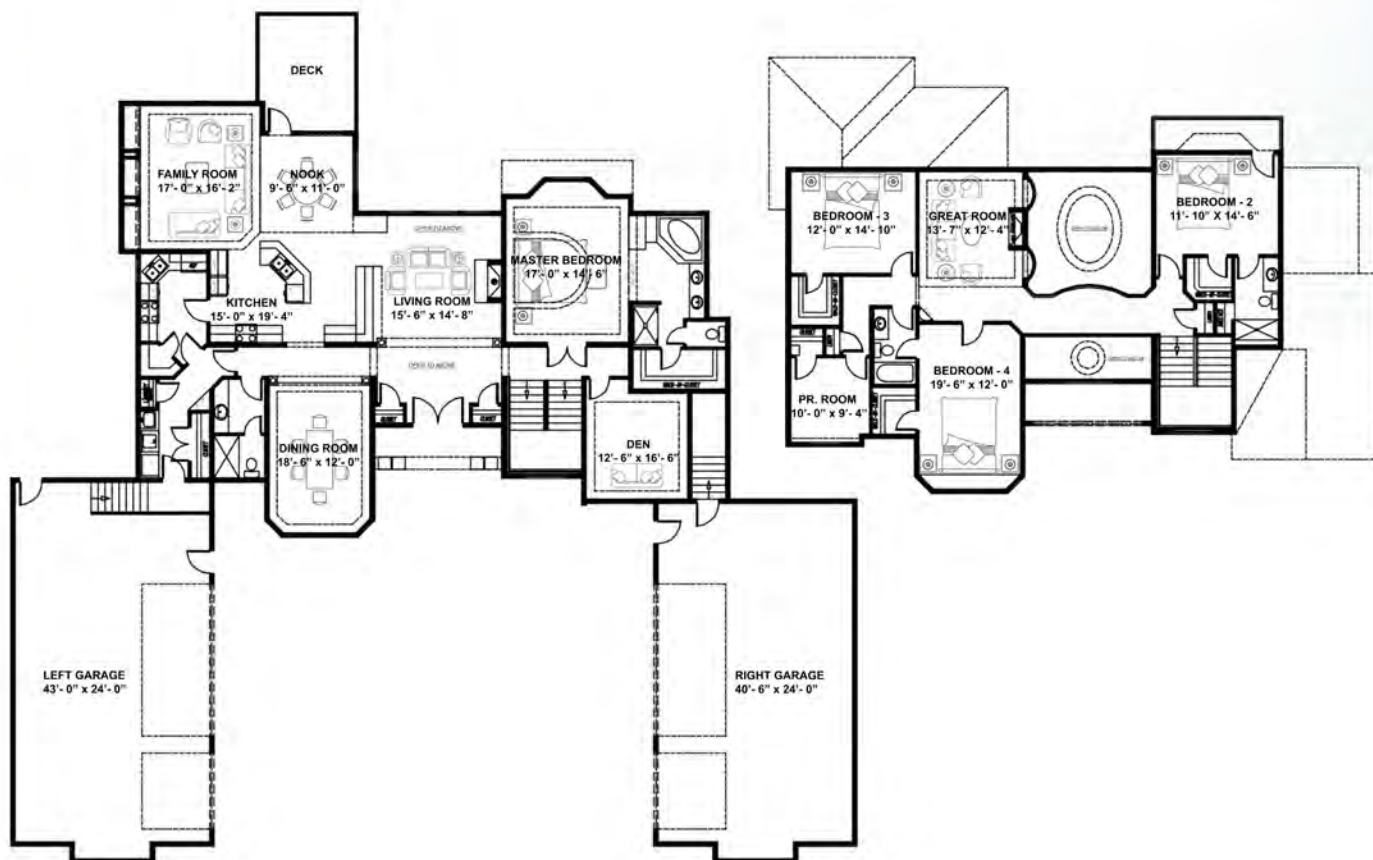

ES-65-2571

**2571 SQ. FT ■ 3 BED. ■ 2.5 BATH
TRIPLE ATTACHED CAR GARAGE**

- ▶ Size: 65' x 78'- 3"
- ▶ Customize your basement plan (1 or 2 bedroom options available)

MAIN FLOOR ▶ 2571 Sq. Ft.

ES-63-3800

**3390 SQ. FT ■ 4 BED. ■ 4.5 BATH
FOUR - CAR ATTACHED GARAGE**

- ▶ Size: 63' x 105'
- ▶ Customize your basement plan (1 or 2 bedroom options available)

MAIN FLOOR ▶ 2231 Sq. Ft.

SECOND FLOOR ▶ 1569 Sq. Ft.

ESTATE HOMES

ES-100-3955

**3955 SQ. FT ■ 4 BED. ■ 4 BATH
2 TRIPLE ATTACHED CAR GARAGE**

- ▶ Size: 100'-0" x 88'-0"
- ▶ Customize your basement plan (1 or 2 bedroom options available)

ESTATE HOMES

MAIN FLOOR ▶ 2619 Sq. Ft.

SECOND FLOOR ▶ 1434 Sq. Ft.

ES-59-4144

**4144 SQ. FT ■ 5 BED. ■ 5.5 BATH
TRIPLE ATTACHED CAR GARAGE**

- ▶ Size: 59' x 83'- 6"
- ▶ Customize your basement plan (1 or 2 bedroom options available)

ESTATE HOMES

MAIN FLOOR ▶ 2341 Sq. Ft.

SECOND FLOOR ▶ 1803 Sq. Ft.

ES-104-5133

**5113 SQ. FT ■ 5 BED. ■ 5.5 BATH
FOUR - CAR ATTACHED GARAGE**