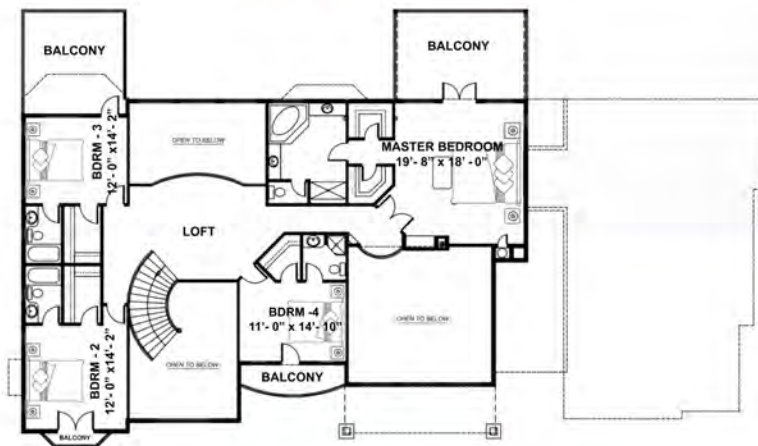

ES-65-2571

**2571 SQ. FT ■ 3 BED. ■ 2.5 BATH
TRIPLE ATTACHED CAR GARAGE**

- ▶ Size: 65' x 78'- 3"
- ▶ Customize your basement plan (1 or 2 bedroom options available)

MAIN FLOOR ▶ 2571 Sq. Ft.

ES-63-3800

**3390 SQ. FT ■ 4 BED. ■ 4.5 BATH
FOUR - CAR ATTACHED GARAGE**

- ▶ Size: 63' x 105'
- ▶ Customize your basement plan (1 or 2 bedroom options available)

MAIN FLOOR ▶ 2231 Sq. Ft.

SECOND FLOOR ▶ 1569 Sq. Ft.

ESTATE HOMES

ES-100-3955

**3955 SQ. FT ■ 4 BED. ■ 4 BATH
2 TRIPLE ATTACHED CAR GARAGE**

- ▶ Size: 59' x 83'- 6"
- ▶ Customize your basement plan (1 or 2 bedroom options available)

ESTATE HOMES

MAIN FLOOR ▶ 2341 Sq. Ft.

SECOND FLOOR ▶ 1803 Sq. Ft.

ES-104-5133

**5113 SQ. FT ■ 5 BED. ■ 5.5 BATH
FOUR - CAR ATTACHED GARAGE**

- ▶ Size: 104'-0" x 46'-6"
- ▶ Customize your basement plan (1 or 2 bedroom options available)

MAIN FLOOR ▶ 3192 Sq. Ft.

SECOND FLOOR ▶ 1921 Sq. Ft.

ESTATE HOMES