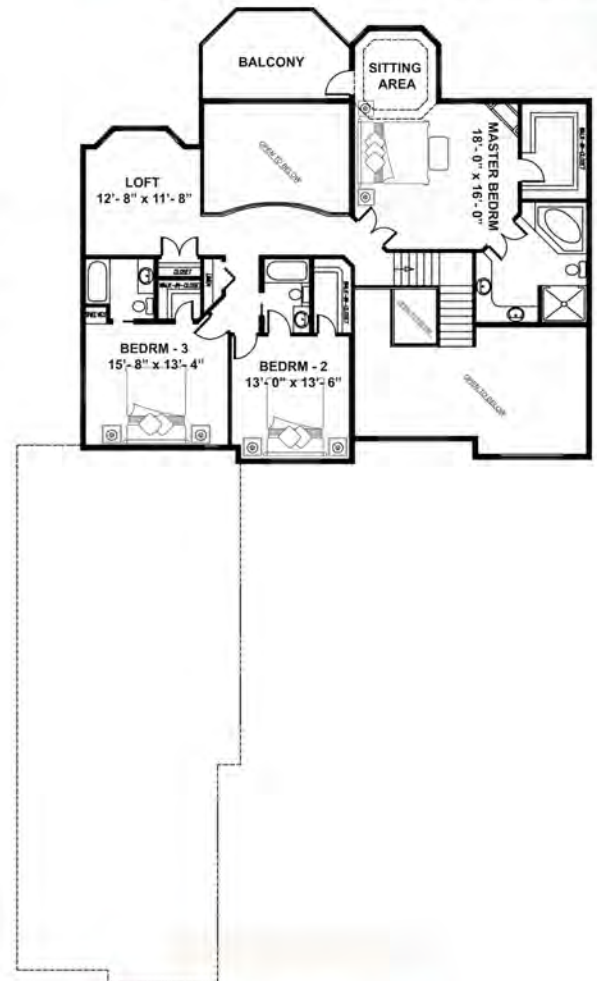

ES-65-2571

**2571 SQ. FT ■ 3 BED. ■ 2.5 BATH
TRIPLE ATTACHED CAR GARAGE**

- ▶ Size: 65' x 78'- 3"
- ▶ Customize your basement plan (1 or 2 bedroom options available)

MAIN FLOOR ▶ 2571 Sq. Ft.

ES-63-3800

**3390 SQ. FT ■ 4 BED. ■ 4.5 BATH
FOUR - CAR ATTACHED GARAGE**

- ▶ Size: 63' x 105'
- ▶ Customize your basement plan (1 or 2 bedroom options available)

MAIN FLOOR ▶ 2231 Sq. Ft.

SECOND FLOOR ▶ 1569 Sq. Ft.

ESTATE HOMES

ES-100-3955

**3955 SQ. FT ■ 4 BED. ■ 4 BATH
2 TRIPLE ATTACHED CAR GARAGE**

- ▶ Size: 100'-0" x 88'-0"
- ▶ Customize your basement plan (1 or 2 bedroom options available)

ESTATE HOMES

MAIN FLOOR ▶ 2619 Sq. Ft.

SECOND FLOOR ▶ 1434 Sq. Ft.

ES-59-4144

**4144 SQ. FT ■ 5 BED. ■ 5.5 BATH
TRIPLE ATTACHED CAR GARAGE**

- ▶ Size: 59' x 83'- 6"
- ▶ Customize your basement plan (1 or 2 bedroom options available)

ESTATE HOMES

MAIN FLOOR ▶ 2341 Sq. Ft.

SECOND FLOOR ▶ 1803 Sq. Ft.

ES-104-5133

**5113 SQ. FT ■ 5 BED. ■ 5.5 BATH
FOUR - CAR ATTACHED GARAGE**